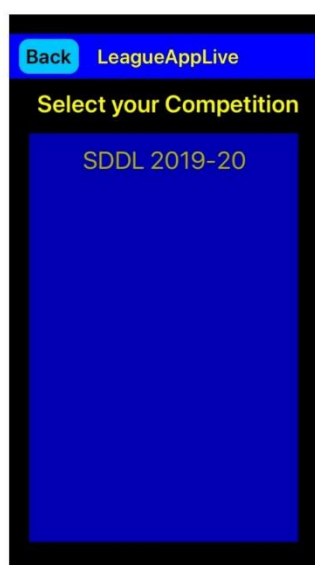

SCORING APP INSTRUCTIONS 2019-20

SITE NAME : SDDL (NOT CASE SENSITIVE)

Hi, here is a brief set of instructions in the operation of the new scoring app that we will be trialling this year 2019-20

On Apple devices go to the App Store, and on Android devices go to Play Store, and search for LeagueAppLive (Pic 1) Download (it's free) and then Open. 'Don't Allow' Notifications and you should end up with the app open and ready to use (Pic 2). Click 'Enter Site' and type 'sddl' then enter/return (Pic 3).

This should bring you to the home screen (Pic 4) click the 'Live' button then select 'SDDL 2019-20' (Pic 5) to see the League table. Click 'Select Here' (Pic 6) to navigate the various screens currently available. By clicking 'Website' (Pic 4) you will find a link to our website too.

Pic 5