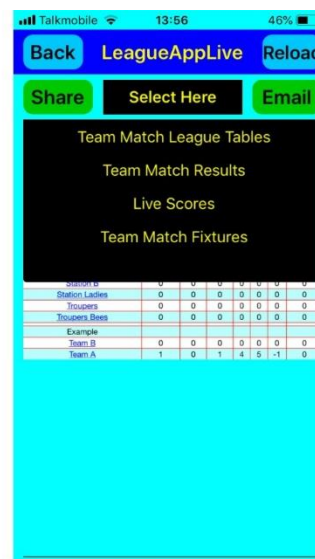

Pic 1

Pic 2

Pic 3

This should bring you to the home screen (Pic 4) click the 'Live' button then select 'SDDL 2019-20' (Pic 5) to see the League table. Click 'Select Here' (Pic 6) to navigate the various screens currently available. By clicking 'Website' (Pic 4) you will find a link to our website too.

Pic 4

Pic 5

Pic 6